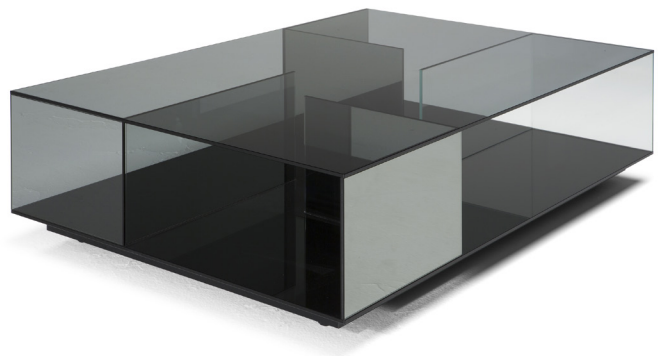

■ T140VX1

■ T140V01

■ T140VM4

■ T140V04

■ T140VX3

■ T140V03

SCHEMA'S

SQUARE CORNER

60cm x 60cm H 42cm
23,62" x 23,62" H 16,54"

60cm x 60cm H 70cm
23,62" x 23,62" H 27,56"

SQUARE CENTRAL

100cm x 100cm H 34cm
39,37" x 39,37" H 13,39"

RECTANGULAR CENTRAL

85cm x 125cm H 34cm
33,46" x 49,21" H 13,39"

FINISHINGS

Frame finishing

BRONZE

SMOKE

TRANSPARENT