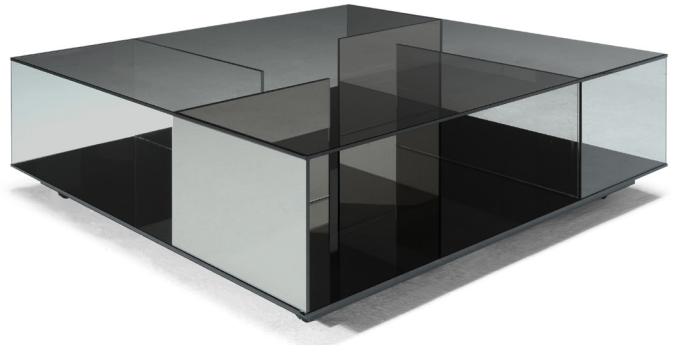

■ T140VX1

■ T140V01

■ T140VM4

■ T140V04

■ T140VX3

■ T140V03

SCHEMA'S

SQUARE CORNER

60cm x 60cm H 42cm
23,62" x 23,62" H 16,54"

60cm x 60cm H 70cm
23,62" x 23,62" H 27,56"

SQUARE CENTRAL

100cm x 100cm H 34cm
39,37" x 39,37" H 13,39"

RECTANGULAR CENTRAL

85cm x 125cm H 34cm
33,46" x 49,21" H 13,39"

FINISHINGS

Frame finishing

BRONZE

SMOKE

TRANSPARENT