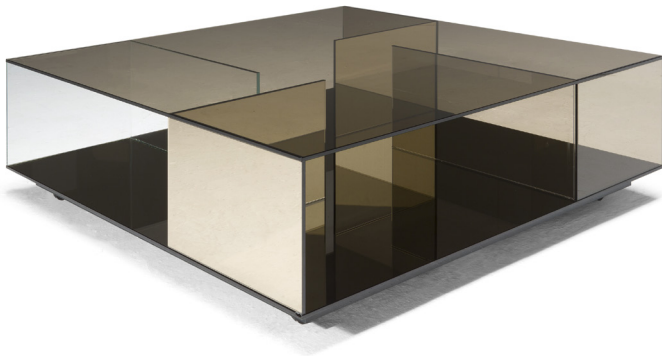

■ T140VX1

■ T140V01

■ T140VM4

■ T140V04

■ T140VX3

■ T140V03

SCHEMA'S

SQUARE CORNER

60cm x 60cm H 42cm
23,62" x 23,62" H 16,54"

60cm x 60cm H 70cm
23,62" x 23,62" H 27,56"

SQUARE CENTRAL

100cm x 100cm H 34cm
39,37" x 39,37" H 13,39"

RECTANGULAR CENTRAL

85cm x 125cm H 34cm
33,46" x 49,21" H 13,39"

FINISHINGS

Frame finishing

BRONZE

SMOKE

TRANSPARENT