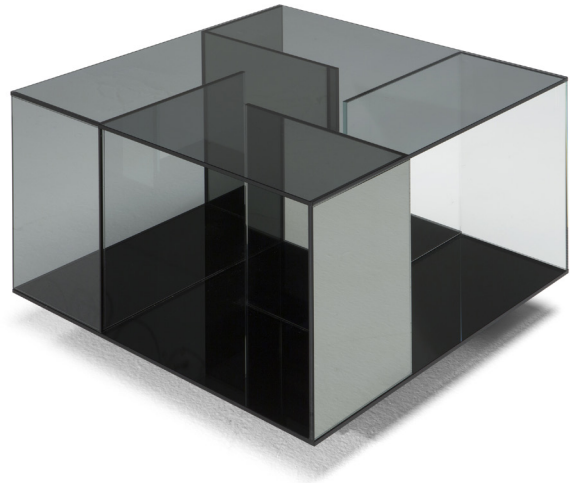

■ T140VX1

■ T140V01

■ T140VM4

■ T140V04

■ T140VX3

■ T140V03

SCHEMA'S

SQUARE CORNER

60cm x 60cm H 42cm
23,62" x 23,62" H 16,54"

60cm x 60cm H 70cm
23,62" x 23,62" H 27,56"

SQUARE CENTRAL

100cm x 100cm H 34cm
39,37" x 39,37" H 13,39"

RECTANGULAR CENTRAL

85cm x 125cm H 34cm
33,46" x 49,21" H 13,39"