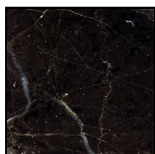

### Frame finishing

COFFEE

MATT COFFEE

### Top finishing

CALACATTA GOLD

DARK EMPERADOR