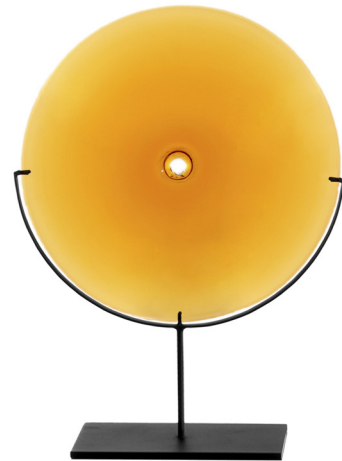

■ Pool A842V3W + A842V30 + A842V3V

■ Pool A842VW0

■ A84203V

■ Pool A842VGW

■ Pool A842V6W

## SCHEMA'S

---

### SCULPTURE

18cm H 32cm  
7,09" H 12,6"

53,3cm H 30,5cm  
20,98" H 12,01"

61cm H 45,7cm  
24,02" H 17,99"

73,7cm H 61cm  
29,02" H 24,02"