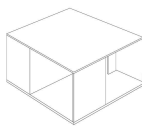

■ T140V00

■ T140V41

■ T140VX1

■ T140VM1

■ T140VH3

■ T140VM4

SCHEMA'S

SQUARE CORNER

60cm x 60cm H 42cm
23,62" x 23,62" H 16,54"

60cm x 60cm H 70cm
23,62" x 23,62" H 27,56"

SQUARE CENTRAL

100cm x 100cm H 34cm
39,37" x 39,37" H 13,39"

RECTANGULAR CENTRAL

85cm x 125cm H 34cm
33,46" x 49,21" H 13,39"