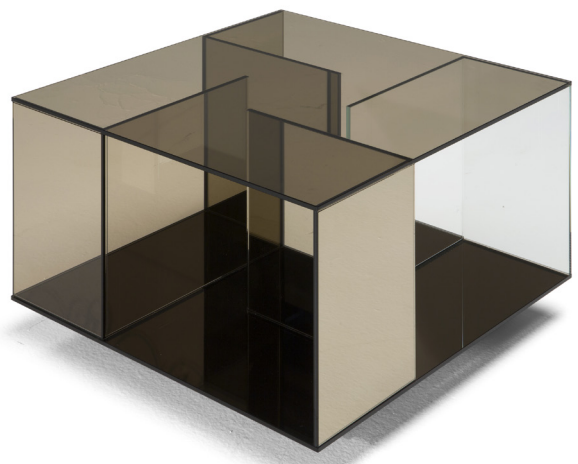

■ T140V00

■ T140V41

■ T140VX1

■ T140VM1

■ T140VH3

■ T140VM4

SCHEMA'S

SQUARE CORNER

60cm x 60cm H 42cm
23,62" x 23,62" H 16,54"

60cm x 60cm H 70cm
23,62" x 23,62" H 27,56"

SQUARE CENTRAL

100cm x 100cm H 34cm
39,37" x 39,37" H 13,39"

RECTANGULAR CENTRAL

85cm x 125cm H 34cm
33,46" x 49,21" H 13,39"