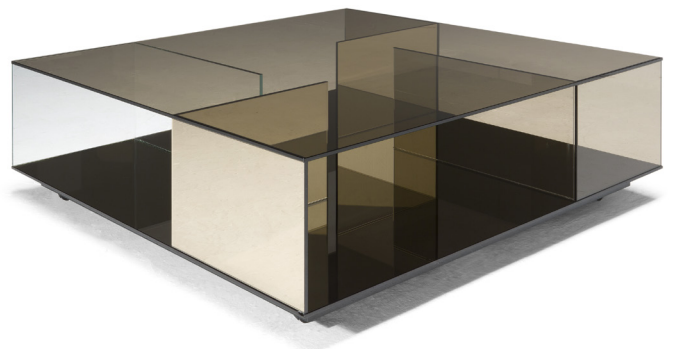

■ T140V00

■ T140V41

■ T140VX1

■ T140VM1

■ T140VH3

■ T140VM4

SCHEMA'S

SQUARE CORNER

60cm x 60cm H 42cm
23,62" x 23,62" H 16,54"

60cm x 60cm H 70cm
23,62" x 23,62" H 27,56"

SQUARE CENTRAL

100cm x 100cm H 34cm
39,37" x 39,37" H 13,39"

RECTANGULAR CENTRAL

85cm x 125cm H 34cm
33,46" x 49,21" H 13,39"

FINISHINGS

Frame finishing

BRONZE

SMOKE

TRANSPARENT

TRANSPARENT
BLUE VIOLET

TRANSPARENT
BRONZE YELLOW

Top finishing