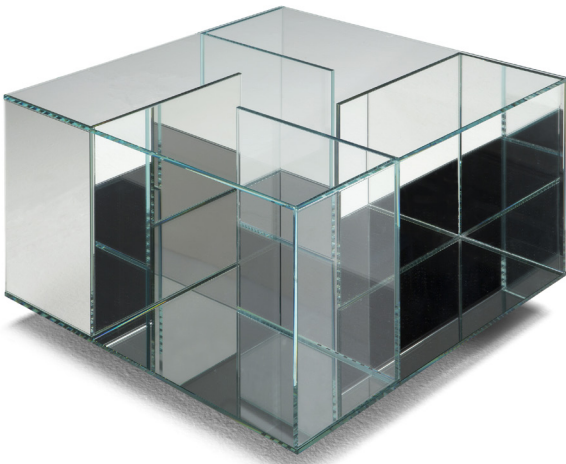

■ T140V00

■ T140V41

■ T140VX1

■ T140VM1

■ T140VH3

■ T140VM4

SCHEMA'S

SQUARE CORNER

60cm x 60cm H 42cm
23,62" x 23,62" H 16,54"

60cm x 60cm H 70cm
23,62" x 23,62" H 27,56"

SQUARE CENTRAL

100cm x 100cm H 34cm
39,37" x 39,37" H 13,39"

RECTANGULAR CENTRAL

85cm x 125cm H 34cm
33,46" x 49,21" H 13,39"