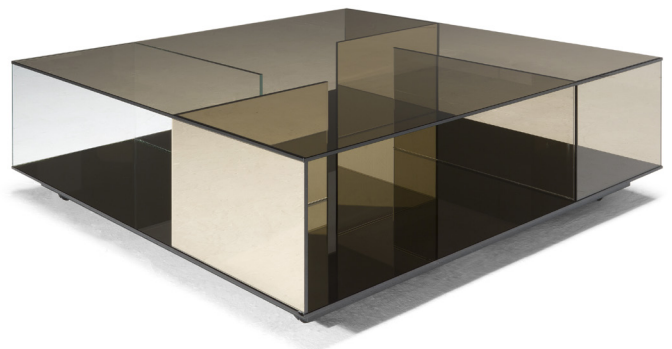

■ T140V00

■ T140V41

■ T140VX1

■ T140VM1

■ T140VH3

■ T140VM4

SCHEMA'S

SQUARE CORNER

60cm x 60cm H 42cm
23,62" x 23,62" H 16,54"

60cm x 60cm H 70cm
23,62" x 23,62" H 27,56"

SQUARE CENTRAL

100cm x 100cm H 34cm
39,37" x 39,37" H 13,39"

RECTANGULAR CENTRAL

85cm x 125cm H 34cm
33,46" x 49,21" H 13,39"

FINISHINGS

Frame finishing

BRONZE

SMOKE

TRANSPARENT

TRANSPARENT
BLUE VIOLET

TRANSPARENT
BRONZE YELLOW

Top finishing