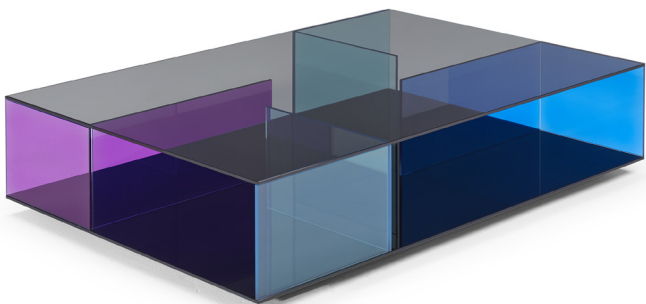

■ T140V00

■ T140V41

■ T140VX1

■ T140VM1

■ T140VH3

■ T140VM4

SCHEMA'S

SQUARE CORNER

60cm x 60cm H 42cm
23,62" x 23,62" H 16,54"

60cm x 60cm H 70cm
23,62" x 23,62" H 27,56"

SQUARE CENTRAL

100cm x 100cm H 34cm
39,37" x 39,37" H 13,39"

RECTANGULAR CENTRAL

85cm x 125cm H 34cm
33,46" x 49,21" H 13,39"

FINISHINGS

Frame finishing

BRONZE

SMOKE

TRANSPARENT

TRANSPARENT
BLUE VIOLET

TRANSPARENT
BRONZE YELLOW

Top finishing