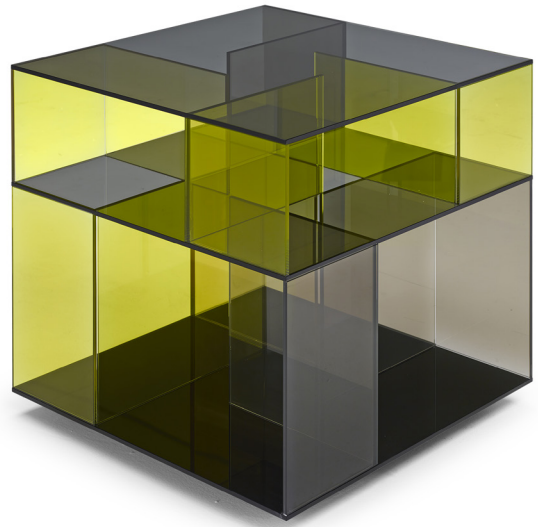

■ T140V00

■ T140V41

■ T140VX1

■ T140VM1

■ T140VH3

■ T140VM4

SCHEMA'S

SQUARE CORNER

60cm x 60cm H 42cm
23,62" x 23,62" H 16,54"

60cm x 60cm H 70cm
23,62" x 23,62" H 27,56"

SQUARE CENTRAL

100cm x 100cm H 34cm
39,37" x 39,37" H 13,39"

RECTANGULAR CENTRAL

85cm x 125cm H 34cm
33,46" x 49,21" H 13,39"

FINISHINGS

Frame finishing

BRONZE

SMOKE

TRANSPARENT

TRANSPARENT
BLUE VIOLET

TRANSPARENT
BRONZE YELLOW

Top finishing