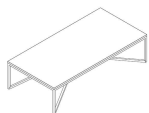

■ T111XM3

■ T111XM3

■ T111M00

■ T111M03

SCHEMA'S

SQUARE CORNER

40cm x 40cm H 50cm
15,75" x 15,75" H 19,69"

SQUARE CENTRAL

100cm x 100cm H 35cm
39,37" x 39,37" H 13,78"

RECTANGULAR CENTRAL

140cm x 70cm H 35cm
55,12" x 27,56" H 13,78"

FINISHINGS

Frame finishing

COFFEE

MATT COFFEE

Top finishing