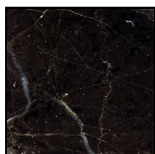

100cm x 100cm H 35cm
39,37" x 39,37" H 13,78"

RECTANGULAR CENTRAL

140cm x 70cm H 35cm
55,12" x 27,56" H 13,78"

FINISHINGS

Frame finishing

COFFEE

MATT COFFEE

Top finishing

CALACATTA GOLD

DARK EMPERADOR